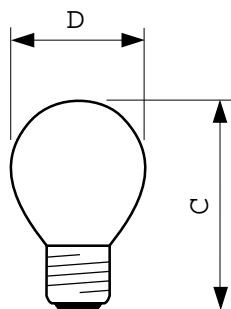

Full product code	871150017743850
Order product name	Party 15W E27 220-240V P45 RE 1CT/10X10F
EAN/UPC - Product	8711500177438
Order code	17743850
Numerator -	1
Quantity Per Pack	
Numerator - Packs per outer box	100
Material Nr. (12NC)	921587843329
Net Weight (Piece)	14.550 g
ILCOS Code	IBP/R-15-220/240-E27-45

PHILIPS

Dimensional drawing

LUS COL 15W E27 220-240V P45 RE

Product	D	C
Party 15W E27 220-240V P45 RE 1CT/10X10F	45 mm	74 mm

E27, P45

© 2015 Philips Lighting Holding B.V.
All rights reserved.

Specifications are subject to change without notice. Trademarks are the property of Koninklijke Philips N.V. (Royal Philips) or their respective owners.